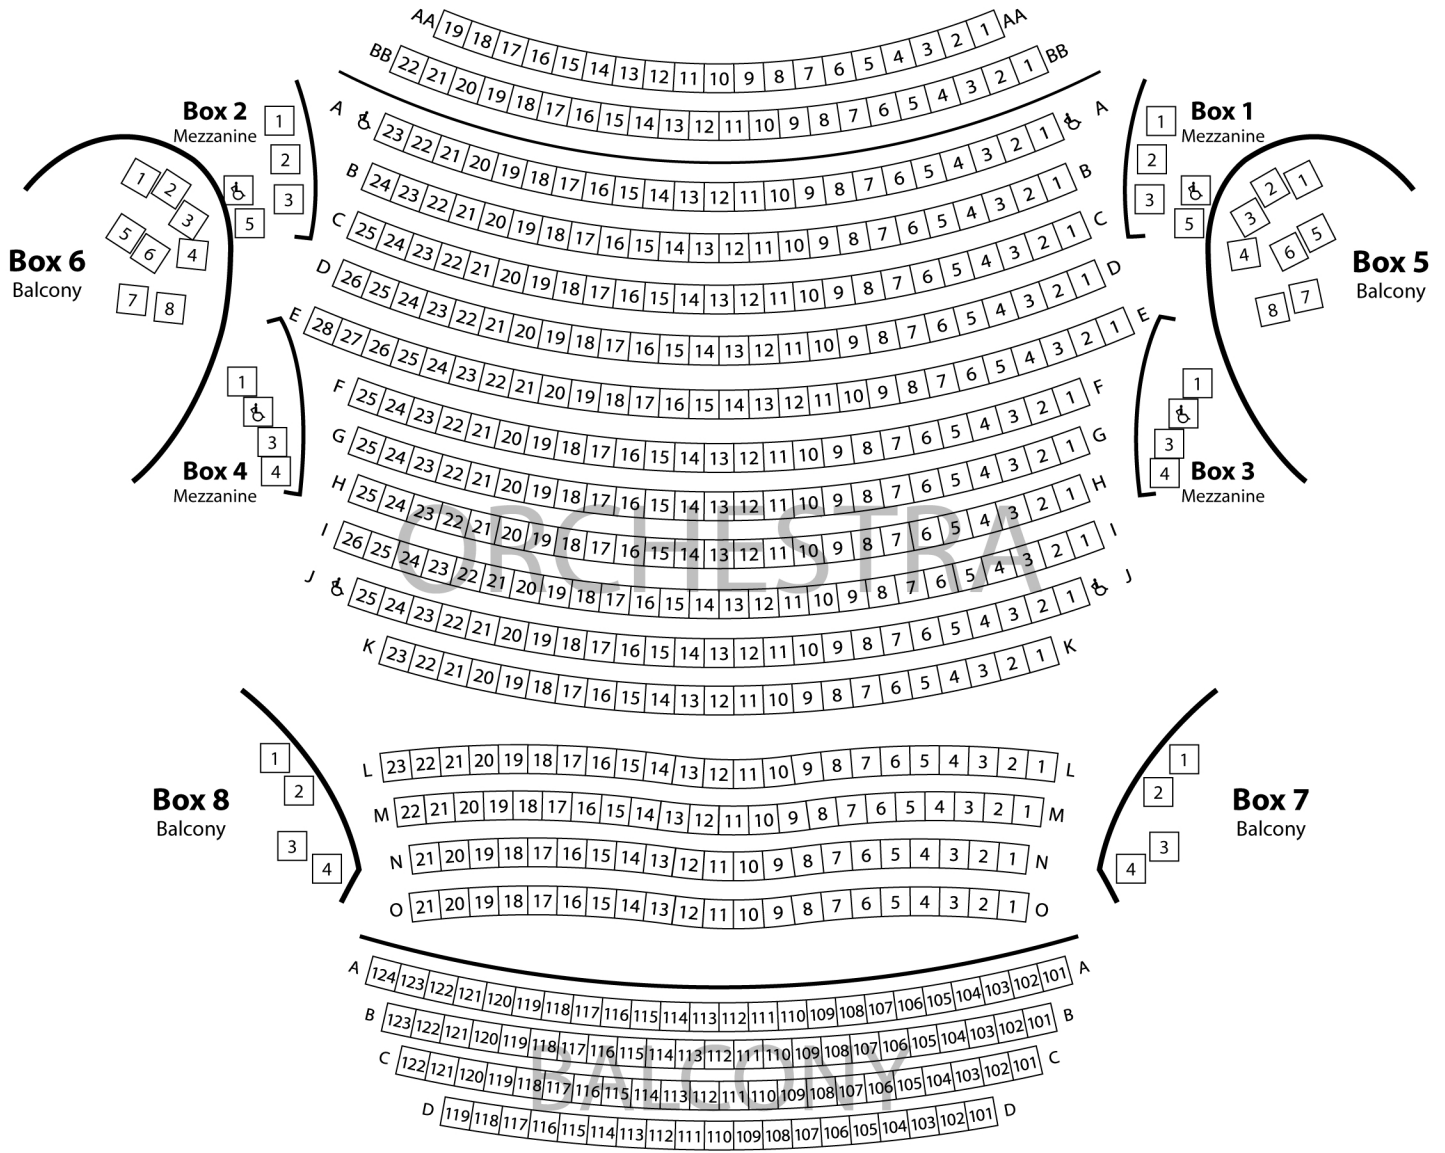

SEATING CHART

499 Seating Capacity

1310 11th Street
Santa Monica, CA 90401
T: 310-434-3412
F: 310-434-3439
www.thebroadstage.com

NOTE

♿ ADA seating